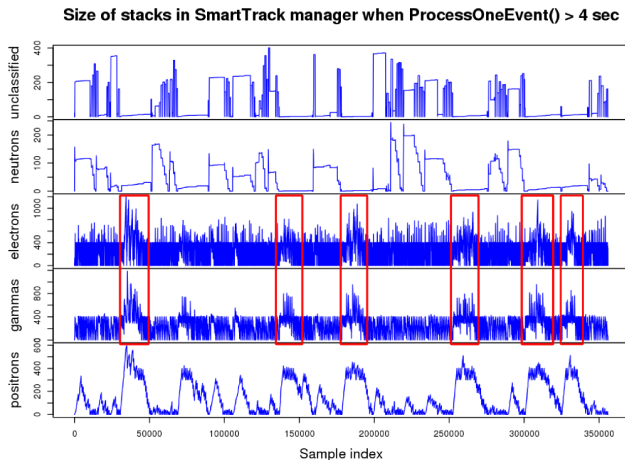

Speculative tracing - A real use case cont.

Hint The maximum desired size for all stacks was requested to be 400.

e^- and γ too often will not honour that limit.

Speculative tracing - A real use case cont. - Zoom 1/2

Speculative tracing - A real use case cont. - Zoom 2/2

Size of stacks in SmartTrack manager when ProcessOneEvent() > 4 sec