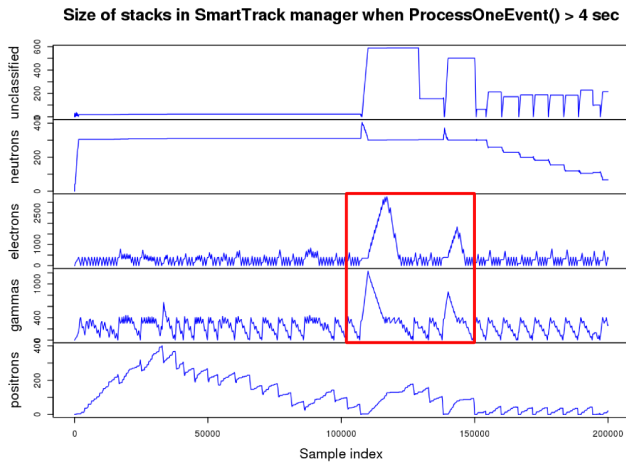

Speculative tracing - A real use case cont.

Hint The maximum desired size for all stacks was requested to be 400.

e^- and γ too often will not honour that limit.

Speculative tracing - A real use case cont. - Zoom 1/2

Speculative tracing - A real use case cont. - Zoom 2/2

Size of stacks in SmartTrack manager when ProcessOneEvent() > 4 sec